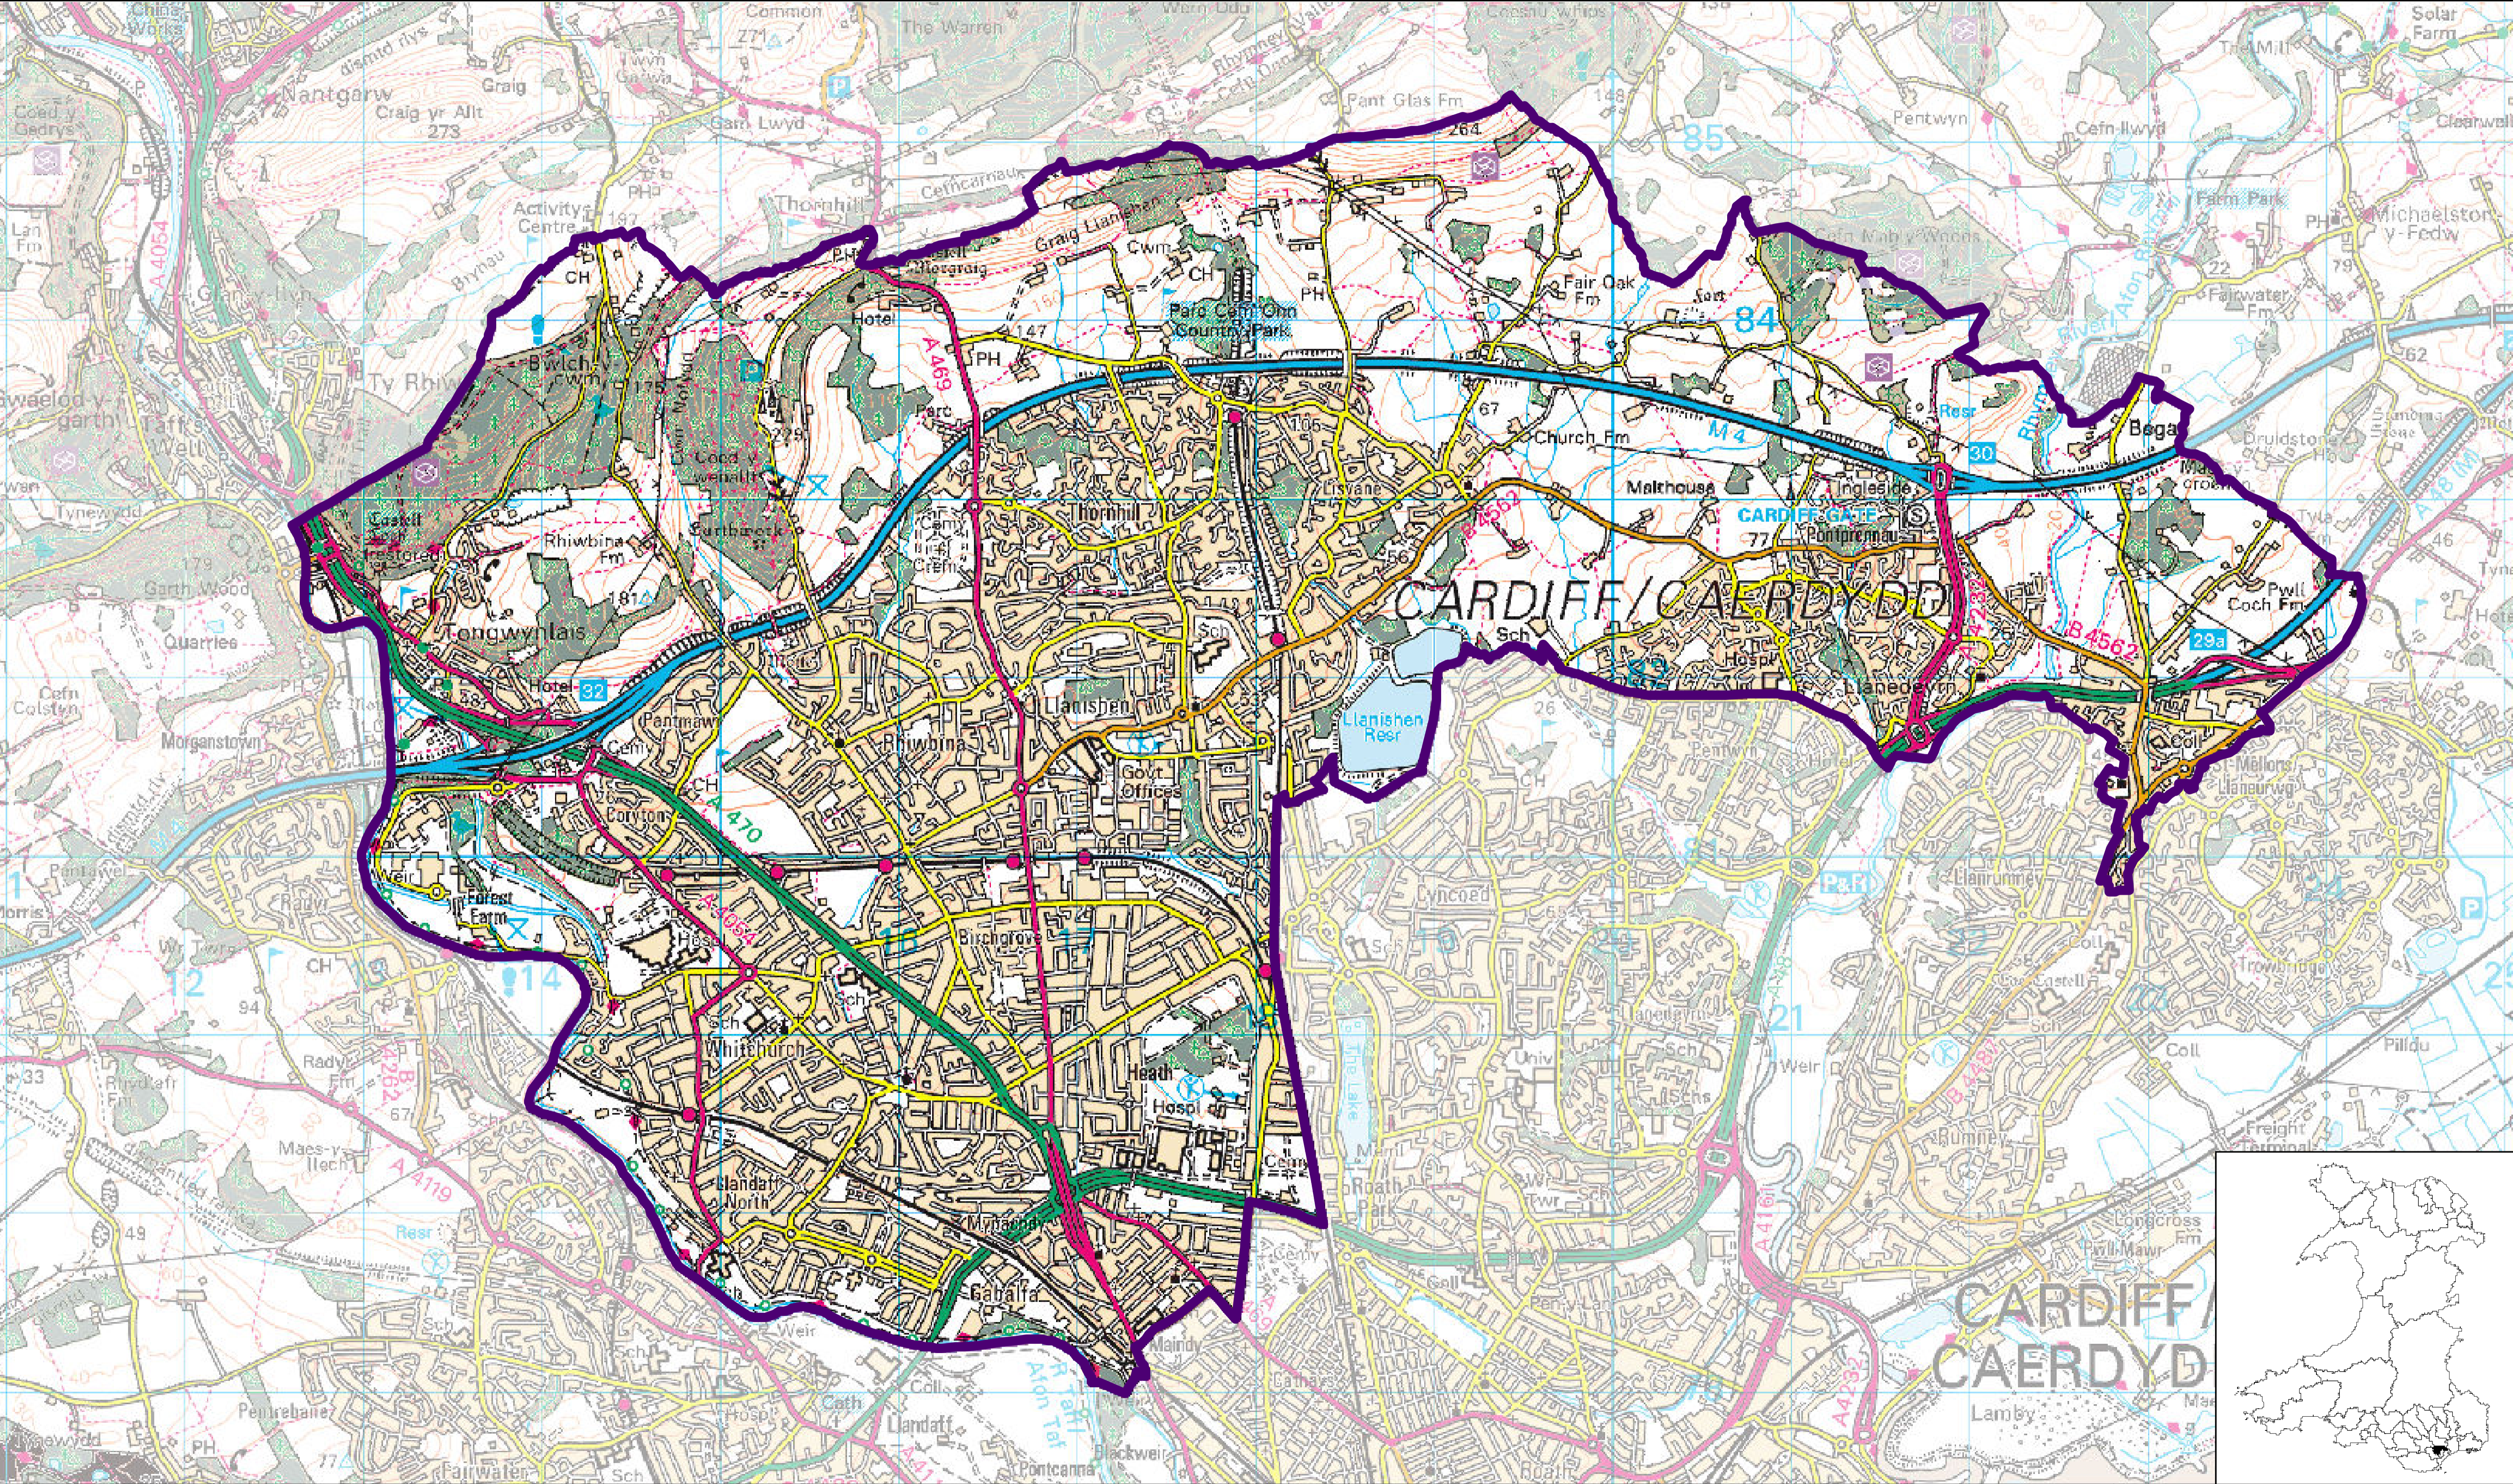

# Gogledd Caerdydd / Cardiff North

Etholaeth y Senedd / Senedd Constituency

Senedd Cymru  
Welsh Parliament

### Sylwadau / Comments

Graddfa Map OS / OS Map Scale  
1:25,000